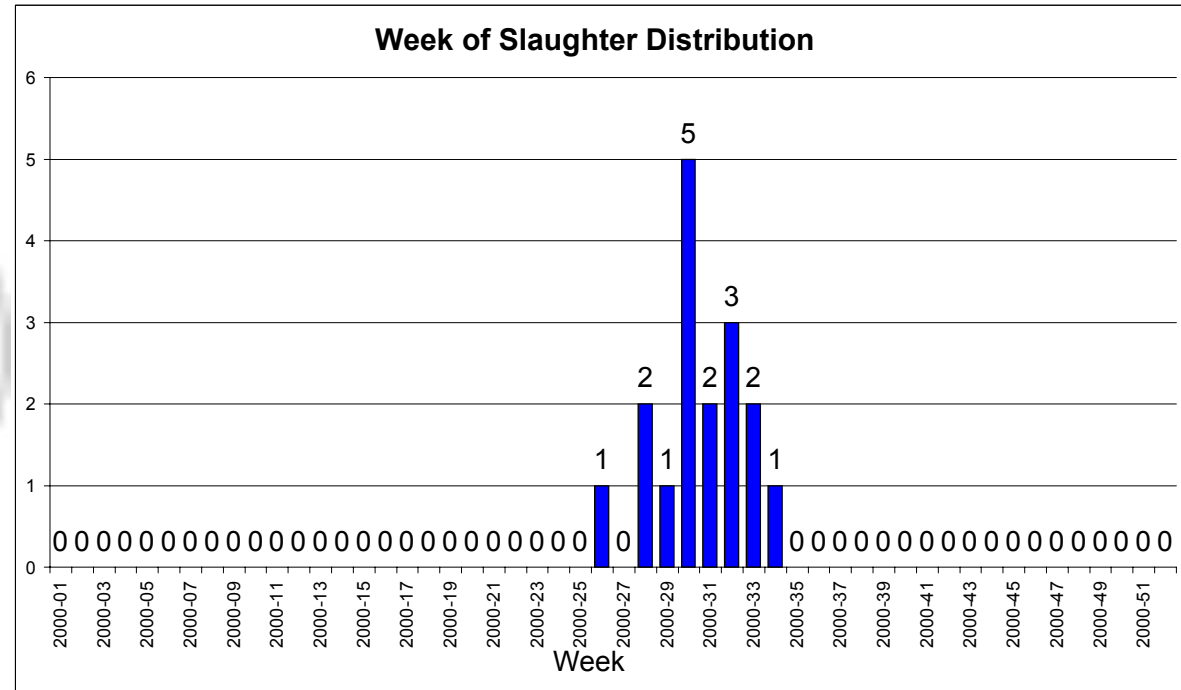

### Inventory 2000

The report "Inventory 2000" gives producers that utilize the Week of Slaughter component a look at when selected cattle are projected to finish in the year 2000. The report also includes breed and color information, as well as medication, treatment, and implant logs that are of interest when scheduling slaughter shipments. The bar chart gives a visual snapshot of when the cattle will be finishing. The time frame can easily be changed by changing the distribution table on the Chart page.